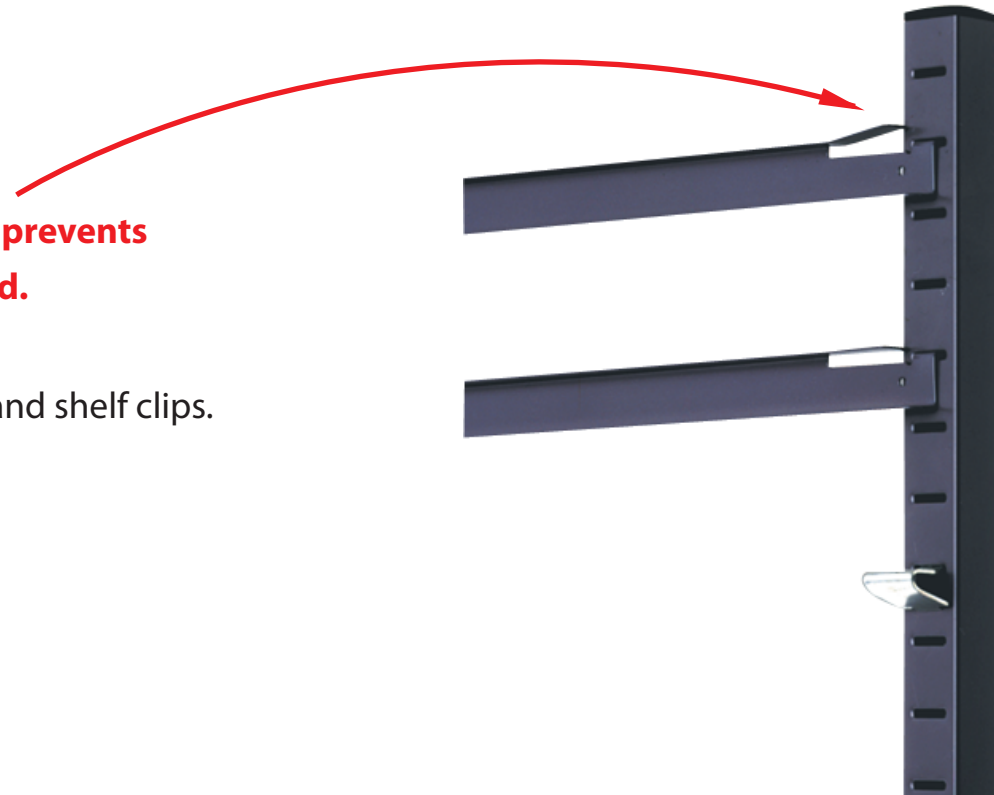

Standard G3 Metal Runner

For F series Trays, Frames and Trolleys.

The patented lug, when bent upwards, prevents the runner being accidentally dislodged.

Patented slots for adjustable tray runner and shelf clips.

Please remember to order one pair per extra tray ordered.
Supplied in pairs.