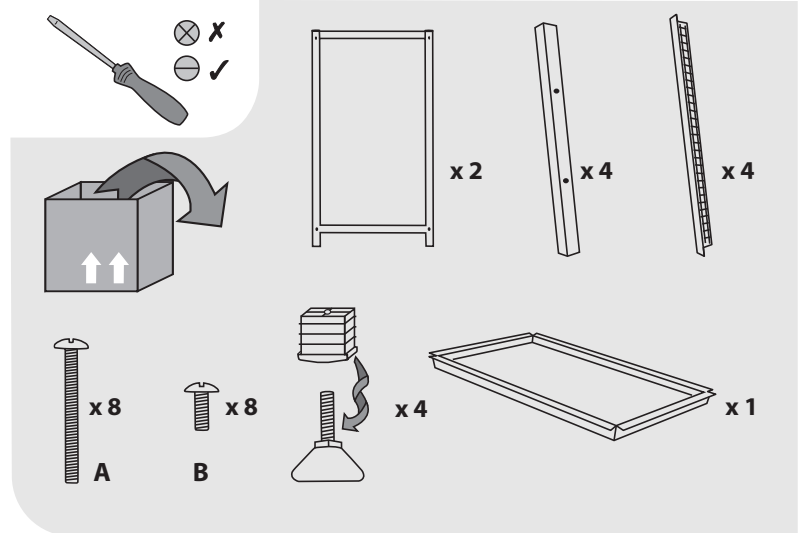

Assembly Instructions

825mm / 725 H mm

Reference: 3325

4

5

6

?

01257 426351