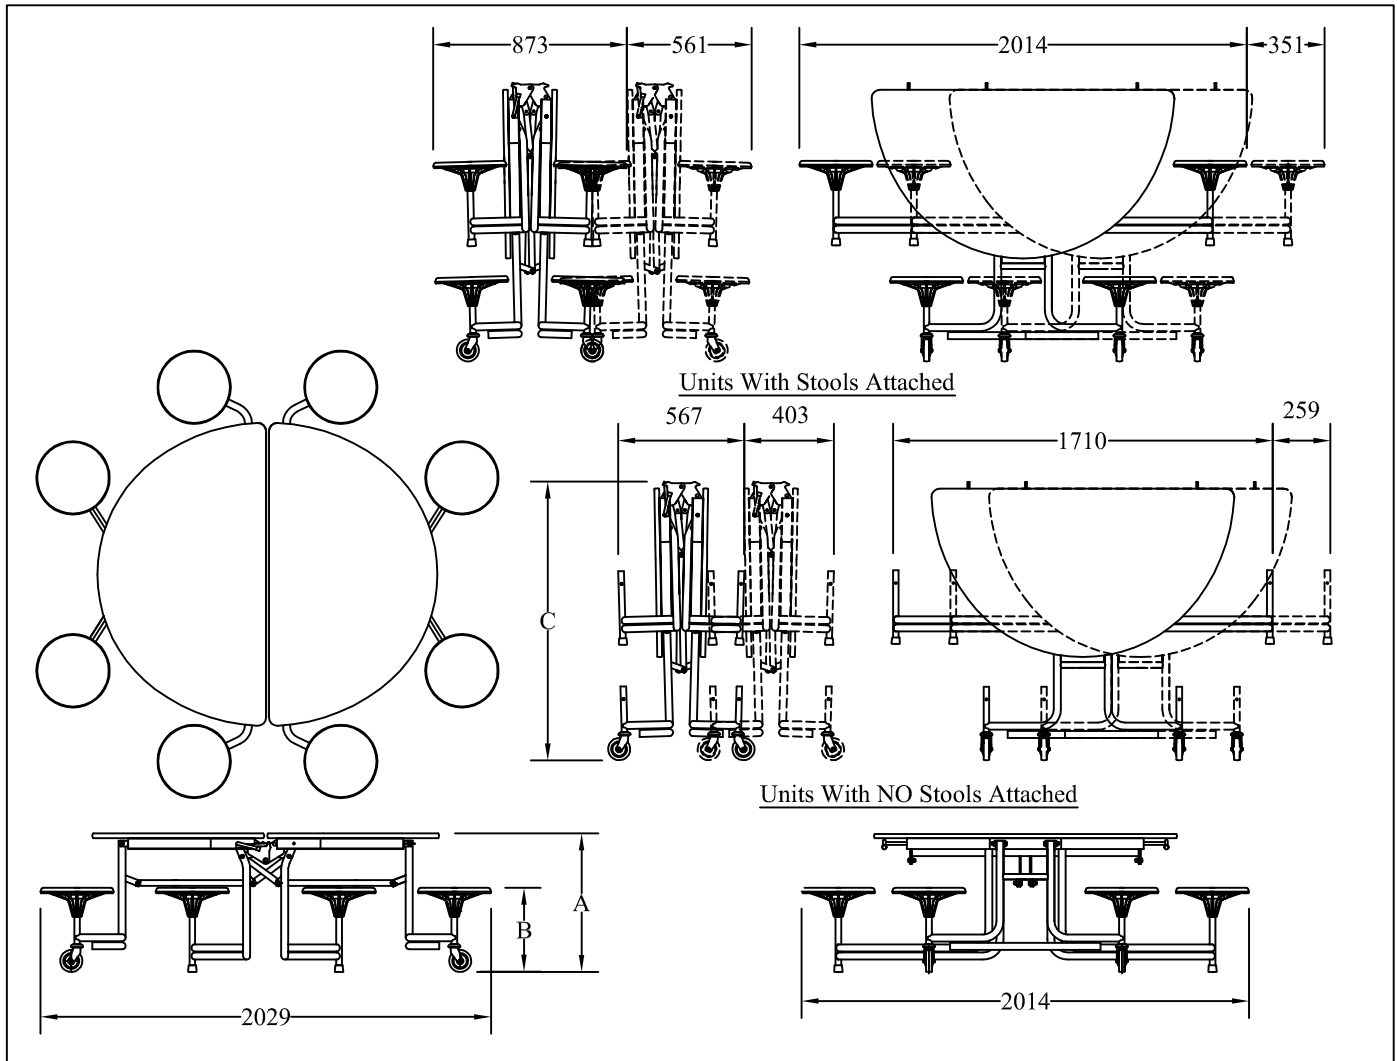

Table Seating Units 8 Seat Graduate (Armour Edge) (The same for TTG23 Octagonal)

Model No.	Description	Dim A (mm)	Dim B (mm)	Dim C (mm)	Packed Vol (m3)	Add. Packed Vol (m3)	Weight (kg)
TTB73-24	8 Seat Unit 24" High	624	378	1253	1.211	0.863	73
TTB73-27	8 Seat Unit 27" High	700	393	1329	1.285	0.916	74
TTB73-29	8 Seat Unit 29" High	751	444	1380	1.334	0.950	77

Model No.	Description	Colour	Carton Dims HxWxD (mm)	Carton Vol (m3)	Carton Wt (kg)
3014-13-01	13" Diameter One Piece Stools 4 Per Carton	Black	330x370x370	0.045	3.5
3014-13-02		Brown	330x370x370	0.045	3.5
3014-13-03		Blue	330x370x370	0.045	3.5
3014-13-04		Red	330x370x370	0.045	3.5
3014-13-05		Yellow	330x370x370	0.045	3.5
3014-13-06		Green	330x370x370	0.045	3.5
3014-13-99		Special	330x370x370	0.045	3.5