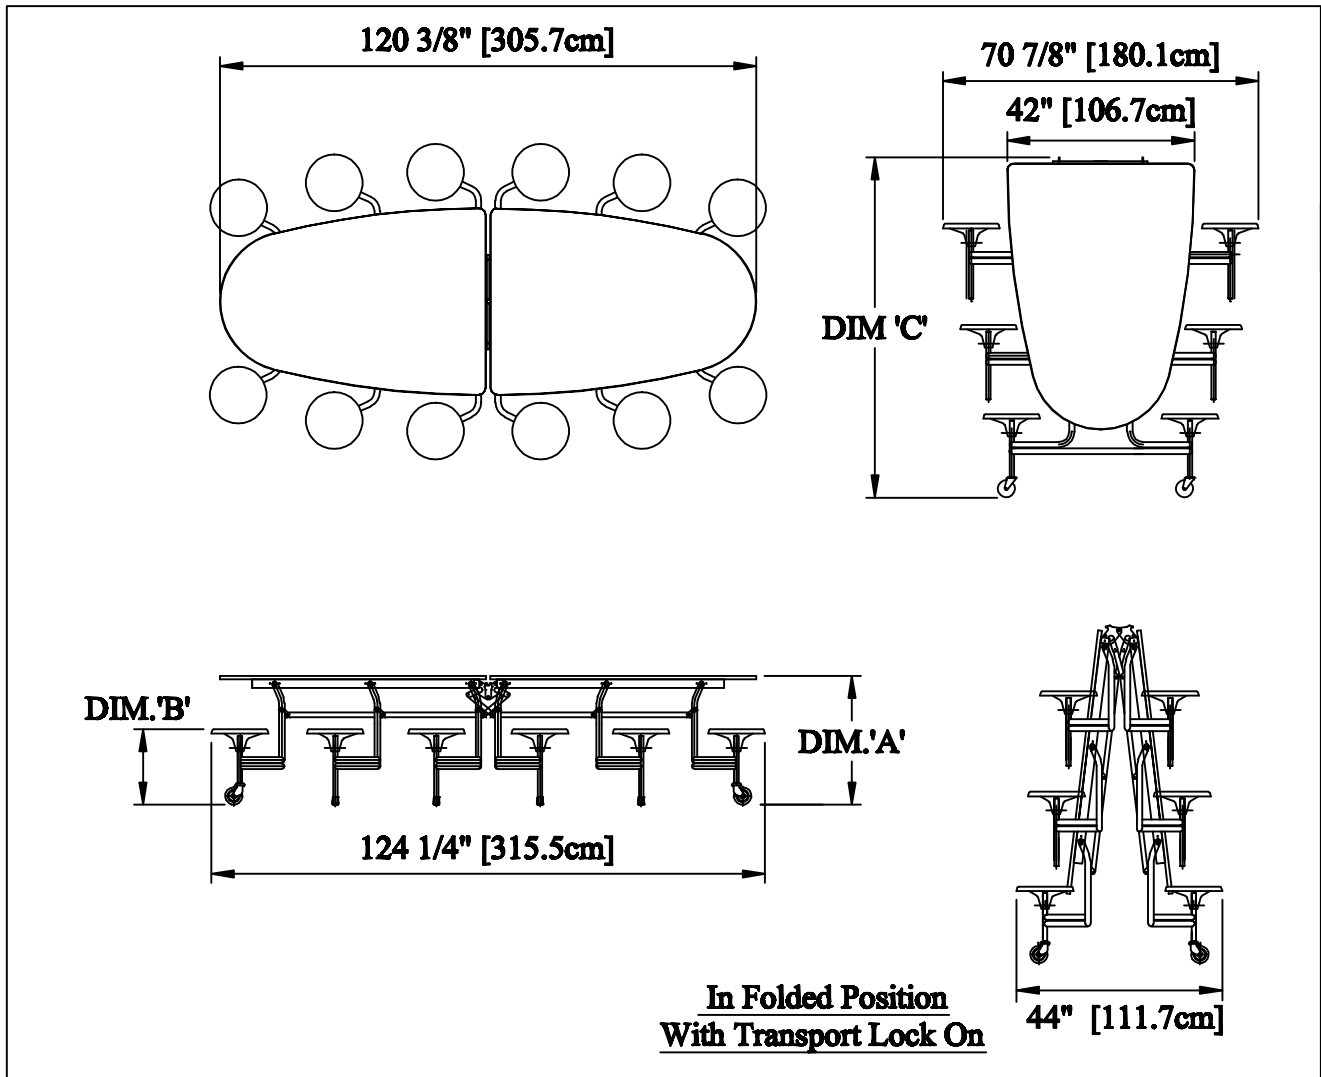

Communicator Mobile Table Unit

120" Long x 42" Wide x 12 Seat

(Armour Edged)

Model No.	Description	Dim A (mm)	Dim B (mm)	Dim C (mm)	Packed Vol (m3)	Add. Packed Vol (m3)	Weight (kg)
TTQ43-29	12 Seat Unit 29" High	734	430	1940	2.79	5.03	114
TTQ43-27	12 Seat Unit 27" High	683	379	1890	2.72	4.90	110
TTQ43-26	12 Seat Unit 26" High	658	354	1865	2.68	4.84	108