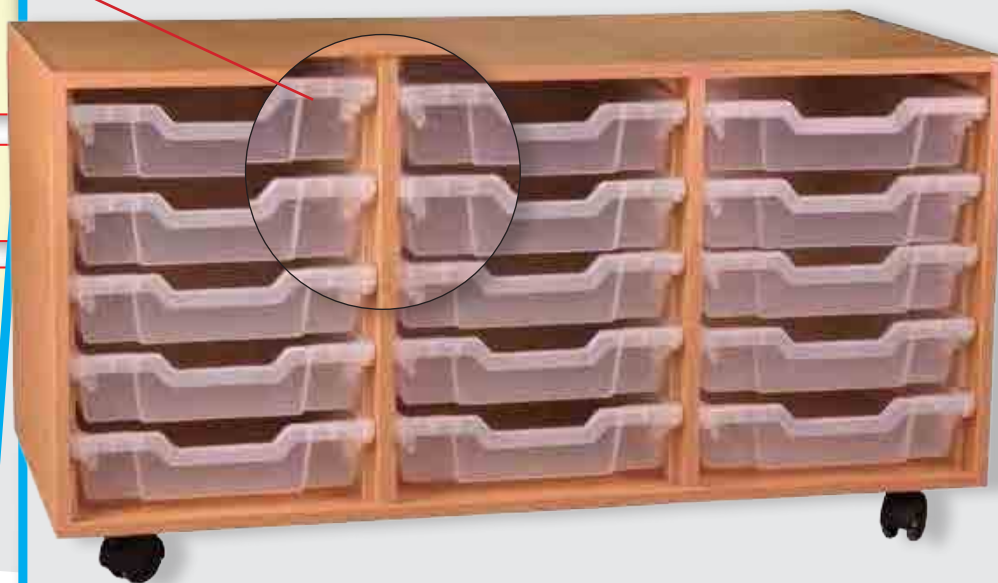

# SturdyStorage™

**e4e** **FREE**  
DELIVERY ON  
EVERYTHING!

**More than twice as strong as other units!**

Manufactured from 15mm MDF - more than twice the bending strength of the equivalent MFC (Melamine Faced Chipboard). Greater strength offers better durability.

**e4e**  
**5**  
**YEAR**  
GUARANTEE

Solid runners that won't bend or split.

Tough scratch resistant, high quality melamine laminate for long life.

Supplied with the brand leading Gratnell trays

Mix and match sizes and colours of trays at no extra cost.

## SturdyStorage™

*Hundreds of other combinations to choose from.*

SturdyStorage™

*Available with doors & locks optional.*

**Choose Your Unit Colour** - A fantastic range of melamine laminates to choose from:

Beech    Light Oak    Maple    Red    Blue    Grey

Choice of eight different laminates. Coloured units are laminated Not spray painted so will look good for much longer.

**e4e** **UK**  
MANUFACTURED

**e4e** **5 YEAR**  
GUARANTEE