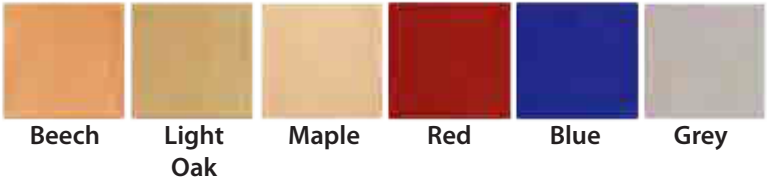

e4e
5
YEAR
GUARANTEE

Solid runners that won't bend or split.

Tough scratch resistant, high quality melamine laminate for long life.

Supplied with the brand leading Gratnell trays

Mix and match sizes and colours of trays at no extra cost.

SturdyStorage™

Hundreds of other combinations to choose from.

Available with doors & locks optional.

Choose Your Unit Colour - A fantastic range of melamine laminates to choose from:

Choice of eight different laminates. Coloured units are laminated Not spray painted so will look good for much longer.