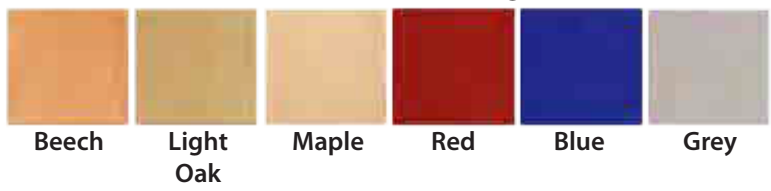

e4e
5 YEAR GUARANTEE

Solid runners that won't bend or split.

Tough scratch resistant, high quality melamine laminate for long life.

Supplied with the brand leading Gratnell trays

Mix and match sizes and colours of trays at no extra cost.

Hundreds of other combinations to choose from.

Available with doors & locks optional.

Choose Your Unit Colour - A fantastic range of melamine laminates to choose from:

Choice of eight different laminates. Coloured units are laminated Not spray painted so will look good for much longer.