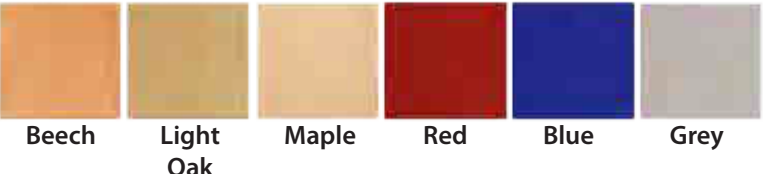

**e4e**  
**5 YEAR GUARANTEE**

Solid runners that won't bend or split.

Tough scratch resistant, high quality melamine laminate for long life.

Supplied with the brand leading Gratnell trays

Mix and match sizes and colours of trays at no extra cost.

## SturdyStorage™

Available with doors & locks optional.

*Hundreds of other combinations to choose from.*

**Choose Your Unit Colour** - A fantastic range of melamine laminates to choose from:

Choice of eight different laminates. Coloured units are laminated Not spray painted so will look good for much longer.