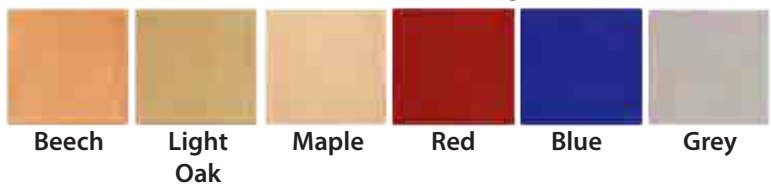

e4e
5
YEAR
GUARANTEE

Solid runners that won't bend or split.

Tough scratch resistant, high quality melamine laminate for long life.

Supplied with the brand leading Gratnell trays

Mix and match sizes and colours of trays at no extra cost.

SturdyStorage™

Hundreds of other combinations to choose from.

Available with doors & locks optional.

Choose Your Unit Colour - A fantastic range of melamine laminates to choose from:

Choice of eight different laminates. Coloured units are laminated Not spray painted so will look good for much longer.