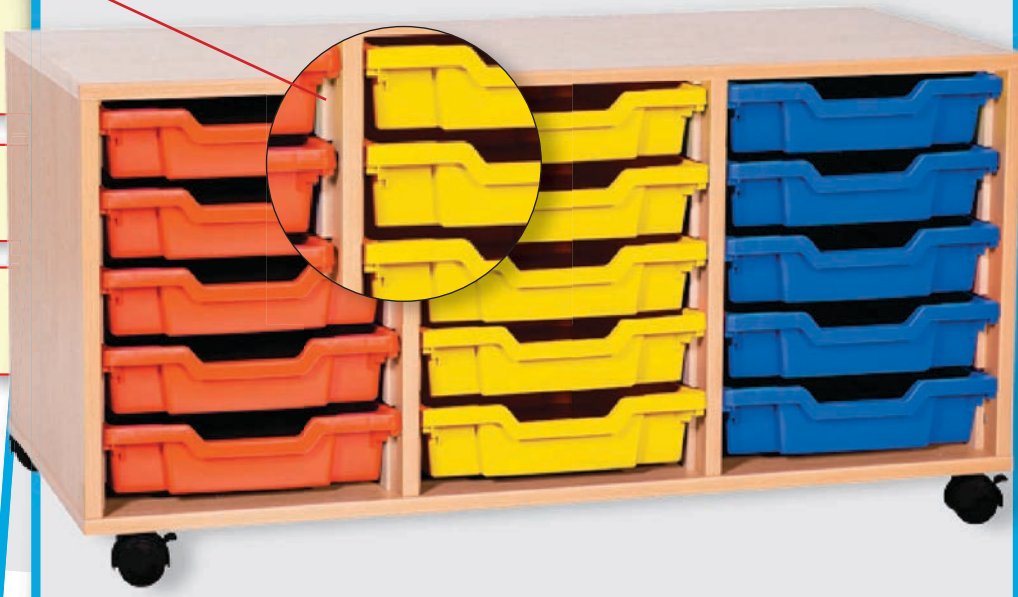

# SturdyStorage™

**e4e** FREE DELIVERY ON EVERYTHING!

**More than twice as strong as other units!**

Manufactured from 18mm MDF - more than twice the bending strength of the equivalent MFC (Melamine Faced Chipboard). Greater strength offers better durability. With solid 8mm laminated back.

**e4e**  
**5 YEAR GUARANTEE**

Solid runners that won't bend or split.

Tough scratch resistant, high quality melamine laminate for long life.

Supplied with the brand leading Gratnell trays

Mix and match sizes and colours of trays at no extra cost.

## SturdyStorage™

*Hundreds of other combinations to choose from.*

*Available with optional doors & locks*

**Choose Your Unit Colour** - A fantastic range of melamine laminates to choose from:

Choice of five different laminates. Coloured units are laminated, Not spray painted so they will look good for much longer.