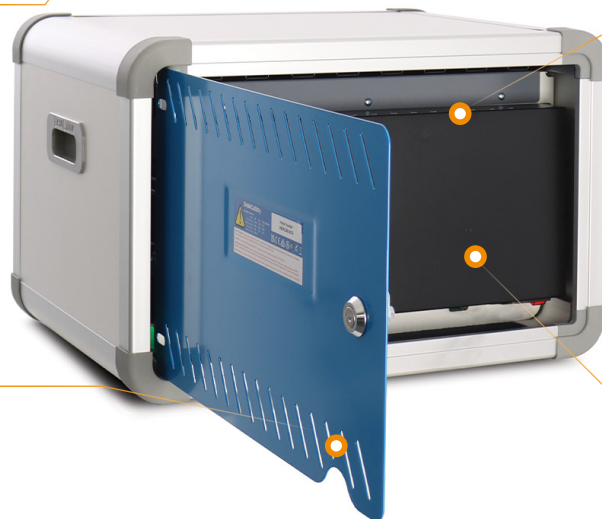

## 16-Device Desktop USB-C Charging Cabinet for any USB-C device up to 12.9" - Vertical

- **The DeskCabby 16 charges 16 USB-C devices** such as tablets, mobile phones, kindle, Android, Surface Pro, or any other USB chargeable equipment.
- **It is efficient and intelligent delivering power delivery of 30W per port** with over current, over voltage, electric leakage, and short circuit protection.
- **It has device & cable protection** with lockable retractable doors and a cable management design that prevents cables from being stolen or damaged.
- **The charging indicator lights** let you know whether a device is still being charged or ready to use.
- **Easy to clean** with clear access to wipe internal surfaces important for areas such as healthcare.
- **With support for life** with lifetime warranty (5 years electrical), shipped fully assembled.

	Code/SKU	Number of devices can hold	Unit Dimensions	Device Compartment Size
<b>DeskCabby 16</b>	DESKCAB16	16	W535 x D403 x H355 mm 21" x 15.9" x 14"	W239 x D274 x T21mm 9.4" x 10.8" x 0.8"

**IMPORTANT NOTE: CHECK ACTUAL DEVICE SIZE, INCLUDING POWER CABLE FOR COMPATIBILITY WITH DEVICE COMPARTMENT SIZE. IF IN DOUBT PLEASE CONTACT LAPCABBY FOR CONFIRMATION**

Integrated air vents.

LED display indication lights.

Easy cable management system.

Retractable front door allows full access to devices.

Inset handles on each side allow easy lifting.

Easy removal of device rack and neoprene mat for easy cleaning.

Individual vertical charging compartments.

USB cables are connected in the rear locked compartment.

DeskCabby IEC power cable plugs into the mains.

Internal fan keeps devices cool.