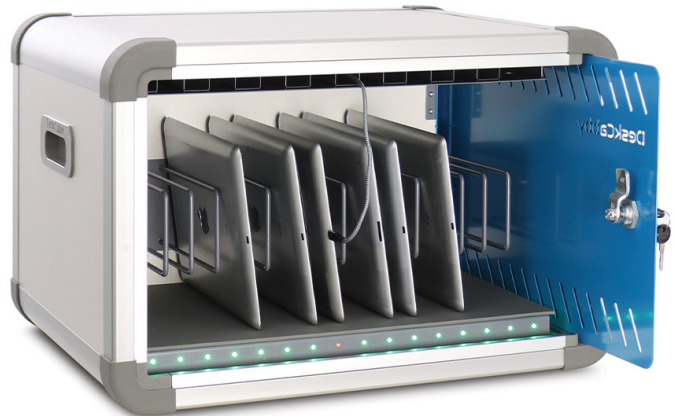

## 16-Device Desktop USB-C Charging Cabinet for any USB-C device up to 12.9" - Vertical

- **The DeskCabby 16 charges 16 USB-C devices** such as tablets, mobile phones, kindle, Android, Surface Pro, or any other USB chargeable equipment.
- **It is efficient and intelligent delivering power delivery of 30W per port** with over current, over voltage, electric leakage, and short circuit protection.
- **It has device & cable protection** with lockable retractable doors and a cable management design that prevents cables from being stolen or damaged.
- **The charging indicator lights** let you know whether a device is still being charged or ready to use.
- **Easy to clean** with clear access to wipe internal surfaces important for areas such as healthcare.
- **With support for life** with lifetime warranty (5 years electrical), shipped fully assembled.

	Code/SKU	Number of devices can hold	Unit Dimensions	Device Compartment Size
<b>DeskCabby 16</b>	DESKCAB16	16	W535 x D403 x H355 mm 21" x 15.9" x 14"	W239 x D274 x T21mm 9.4" x 10.8" x 0.8"

**IMPORTANT NOTE: CHECK ACTUAL DEVICE SIZE, INCLUDING POWER CABLE FOR COMPATIBILITY WITH DEVICE COMPARTMENT SIZE. IF IN DOUBT PLEASE CONTACT LAPCABBY FOR CONFIRMATION**

Integrated air vents.

LED display indication lights.

Easy cable management system.

Retractable front door allows full access to devices.

Inset handles on each side allow easy lifting.

Easy removal of device rack and neoprene mat for easy cleaning.

Individual vertical charging compartments.

USB cables are connected in the rear locked compartment.

DeskCabby IEC power cable plugs into the mains.

Internal fan keeps devices cool.