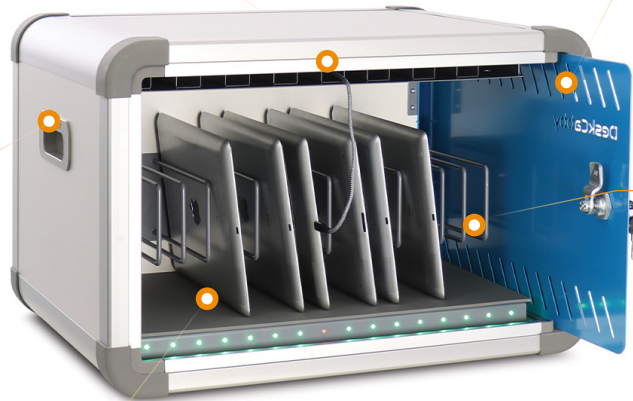

## 16-Device Desktop USB-C Charging Cabinet for any USB-C device up to 12.9" - Vertical

- **The DeskCabby 16 charges 16 USB-C devices** such as tablets, mobile phones, kindle, Android, Surface Pro, or any other USB chargeable equipment.
- **It is efficient and intelligent delivering power delivery of 30W per port** with over current, over voltage, electric leakage, and short circuit protection.
- **It has device & cable protection** with lockable retractable doors and a cable management design that prevents cables from being stolen or damaged.
- **The charging indicator lights** let you know whether a device is still being charged or ready to use.
- **Easy to clean** with clear access to wipe internal surfaces important for areas such as healthcare.
- **With support for life** with lifetime warranty (5 years electrical), shipped fully assembled.

Integrated air vents.

LED display indication lights.

Easy cable management system.

Retractable front door allows full access to devices.

Inset handles on each side allow easy lifting.

Easy removal of device rack and neoprene mat for easy cleaning.

Individual vertical charging compartments.

USB cables are connected in the rear locked compartment.

DeskCabby IEC power cable plugs into the mains.

Internal fan keeps devices cool.